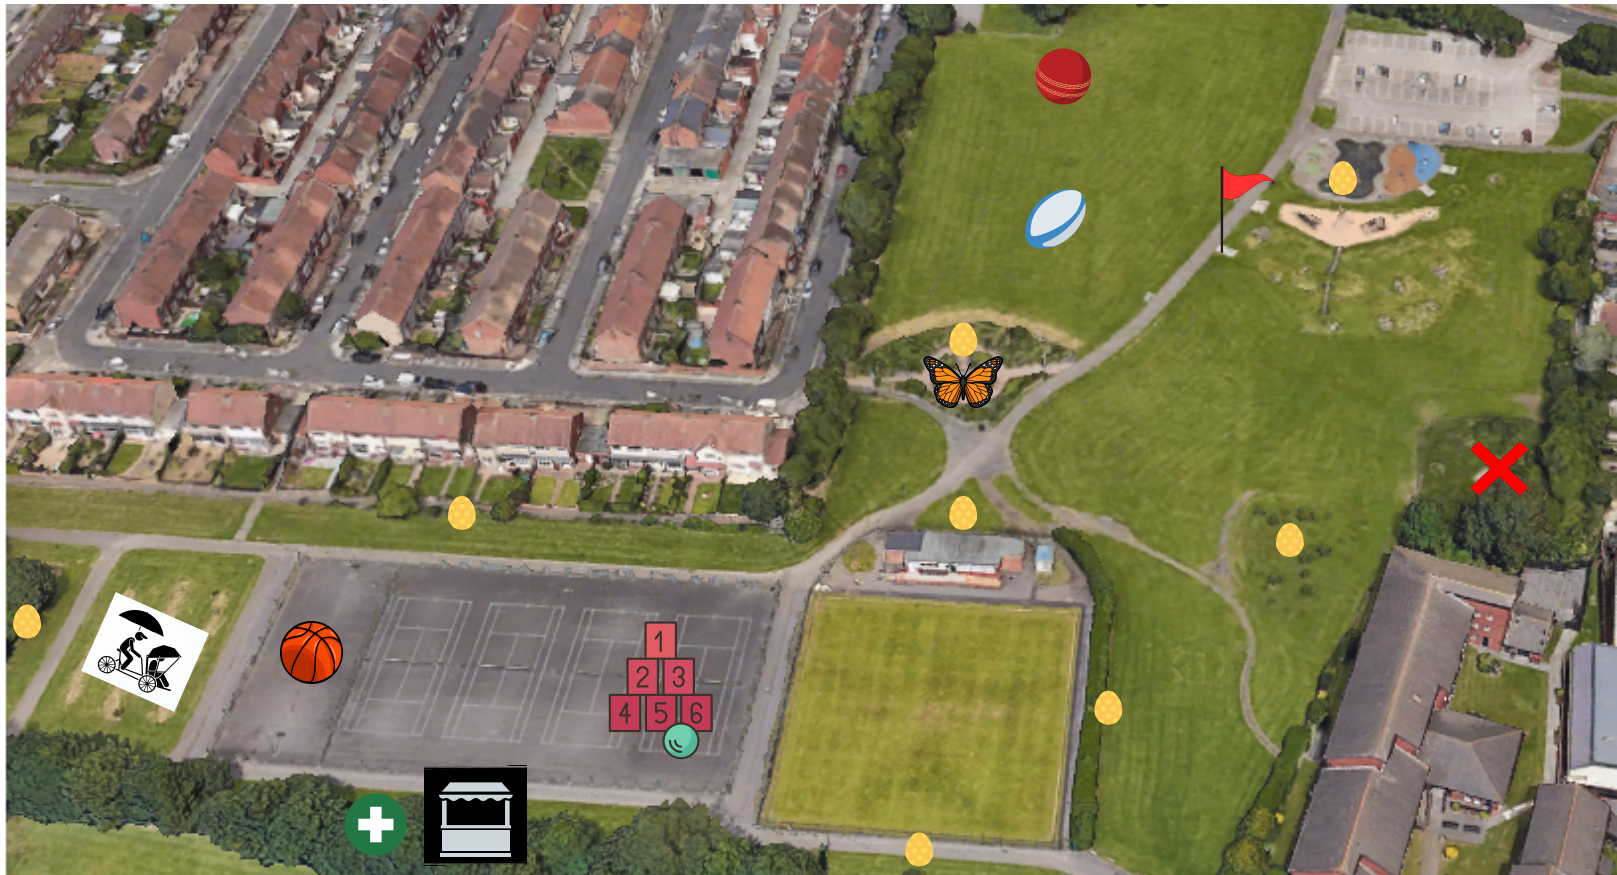

Play in the Park

Key

*Please note: No activities/trail markers in the pond area.

Start/Finish -

First Aid/Missing Person

Point -

Natural Play -

Wicketz -

Little SCRUFs -

Huskies Basketball -

Cycling Without Age -

Fun & Games -

Stalls -

Easter Trail -

*Caution! Open Water -

Play Passport

Easter Trail

There is an imposter among us!
Which of these eggs is not on the trail?

Collect five stamps to complete your passport.

How to earn stamps:

- Take part in a sport
- Go on a trishaw ride
- Visit a stall
- Compete the Easter Trail
- Visit the fun & games zone
- Complete a natural play activity
- Take part in a litter pick with Hartlepool Big Town Tidy Up
- Go on a walk with New Perspectives North East Wellness Walking Group

Once you have collected five stamps,
take your Play Passport to the
Start/Finish point to claim your prize.