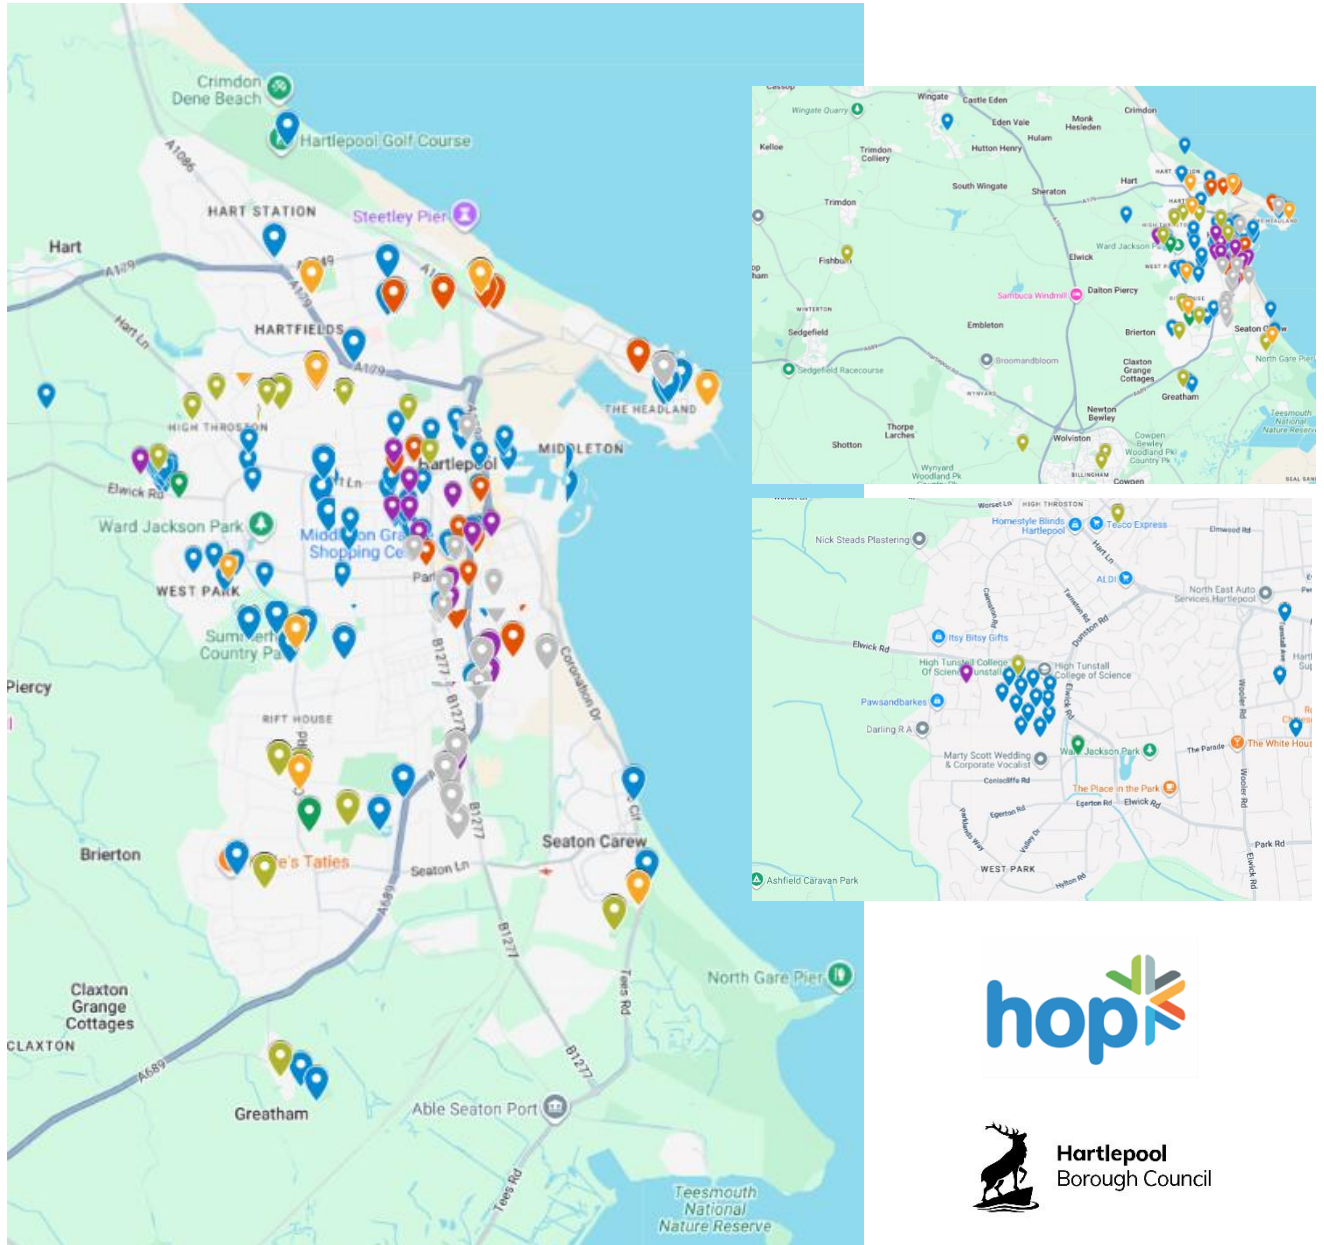

## Hartlepool Sport System Mapping

Updated 6<sup>th</sup> September 2025

This is a **snapshot** of the 236 providers that were mapped recently by the Hartlepool Sport team, covering 50 different activities. This report compliments the work of Hartlepool Opportunities Partnership (HOP), Sport England and the Hartlepool Board.

## Live Google Map\*

[https://www.google.com/maps/d/edit?mid=1Jbj1cxU6qdqo5zObcXvWqDUH\\_hfiMBw&ll=54.68444753181187%2C-1.1749955507615462&z=13](https://www.google.com/maps/d/edit?mid=1Jbj1cxU6qdqo5zObcXvWqDUH_hfiMBw&ll=54.68444753181187%2C-1.1749955507615462&z=13)